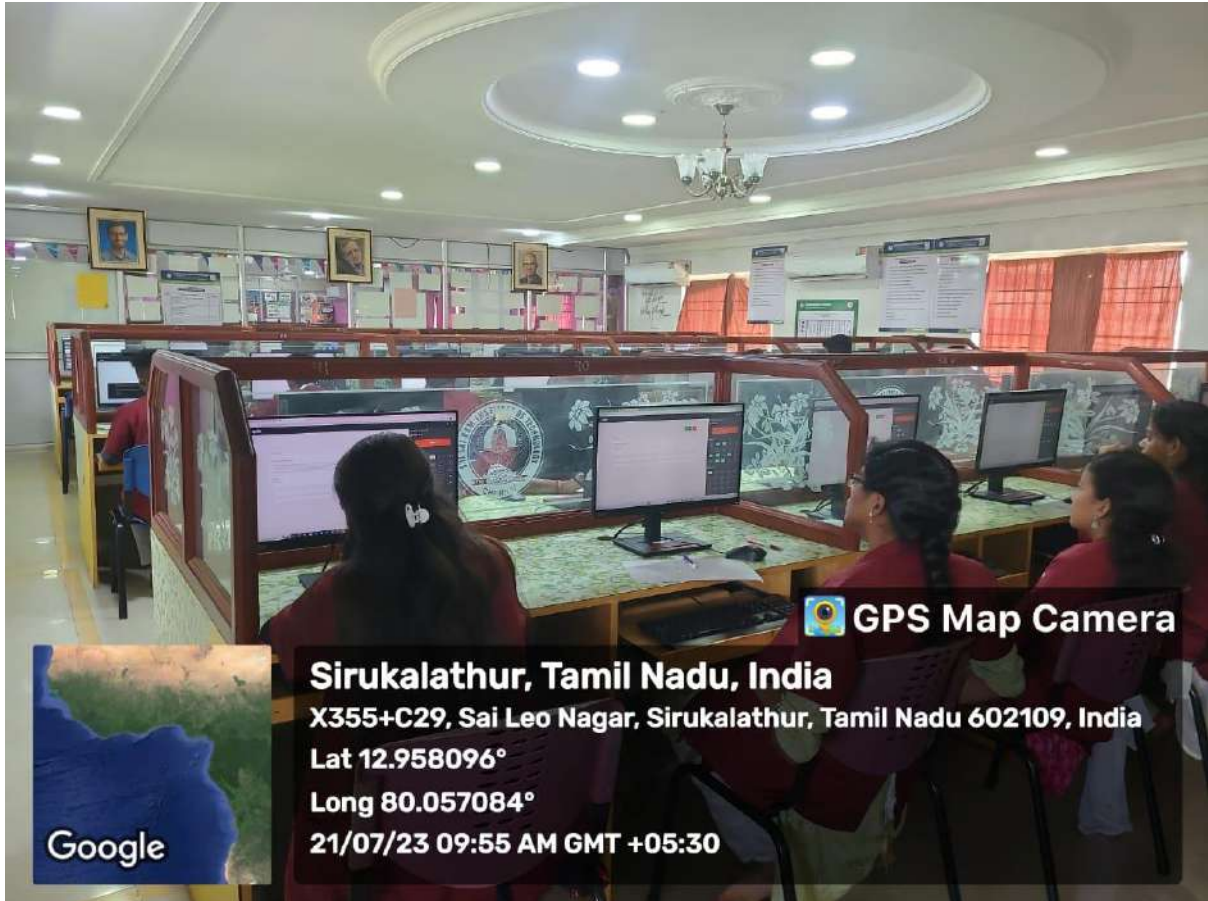

Sri SAI RAM INSTITUTE OF TECHNOLOGY

An Autonomous Institution | Affiliated to Anna University & Approved by AICTE, New Delhi

Accredited by NBA and NAAC "A+" | An ISO 9001:2015 Certified and MHRD NIRF ranked institution

Sai Leo Nagar, West Tambaram, Chennai - 600 044. www.sairamit.edu.in

IT LAB

GPS Map Camera

Sirukalathur, Tamil Nadu, India

X355+C29, Sai Leo Nagar, Sirukalathur, Tamil Nadu 602109, India

Lat 12.958096°

Long 80.057084°

21/07/23 09:55 AM GMT +05:30

Google