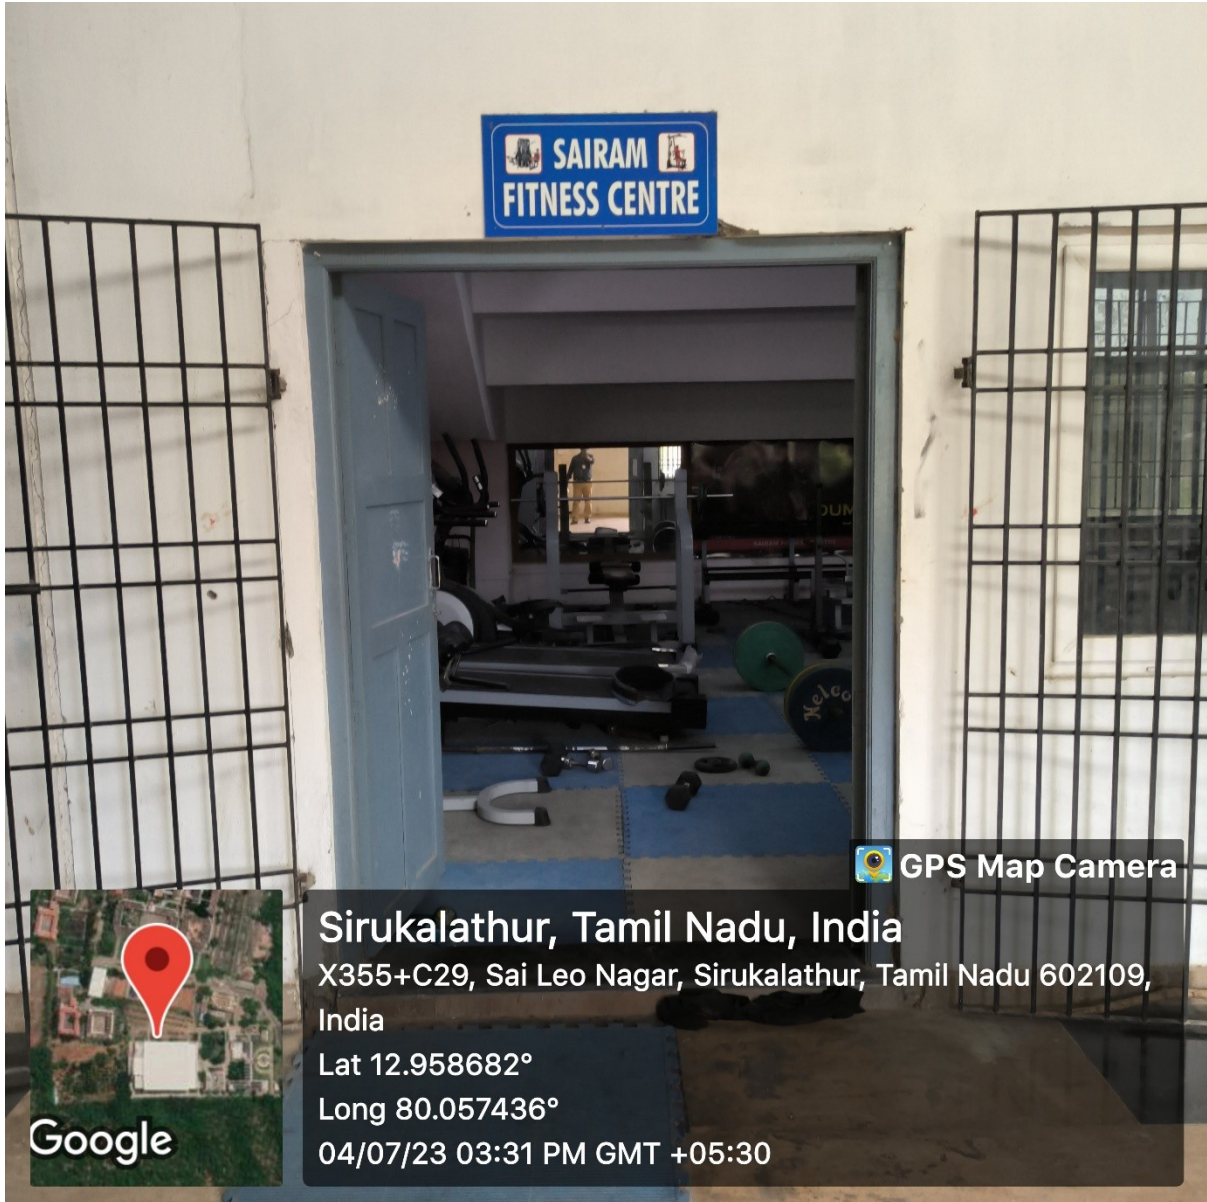

Sri SAI RAM INSTITUTE OF TECHNOLOGY

An Autonomous Institution | Affiliated to Anna University & Approved by AICTE, New Delhi

Accredited by NBA and NAAC "A+" | An ISO 9001:2015 Certified and MHRD NIRF ranked institution

Sai Leo Nagar, West Tambaram, Chennai - 600 044. www.sairamit.edu.in

GYM

GPS Map Camera

Sirukalathur, Tamil Nadu, India

X355+C29, Sai Leo Nagar, Sirukalathur, Tamil Nadu 602109, India

Lat 12.958682°

Long 80.057436°

04/07/23 03:31 PM GMT +05:30

Google