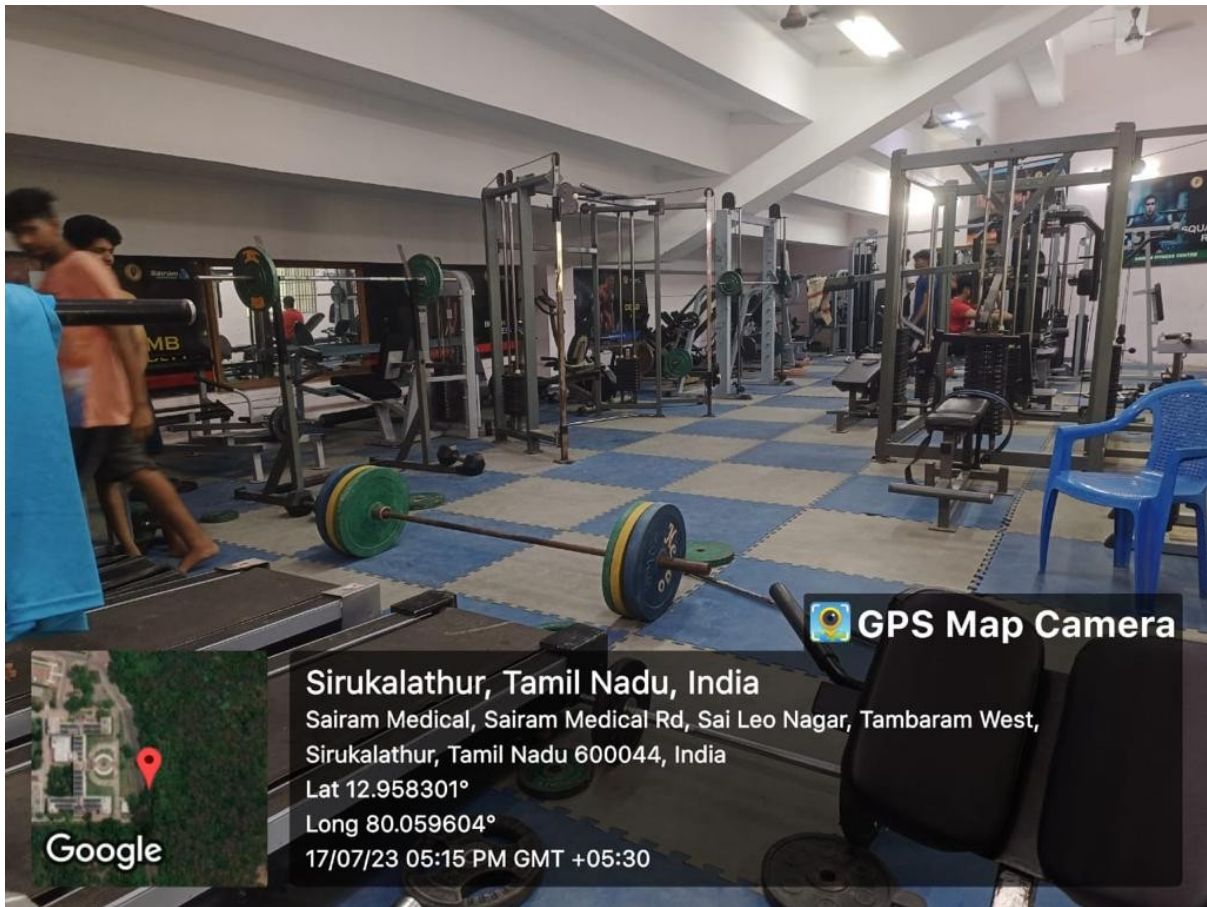

Sai Leo Nagar, West Tambaram, Chennai - 600 044. www.sairamit.edu.in

GYM

 GPS Map Camera

Sirukalathur, Tamil Nadu, India

Sairam Medical, Sairam Medical Rd, Sai Leo Nagar, Tambaram West,

Sirukalathur, Tamil Nadu 600044, India