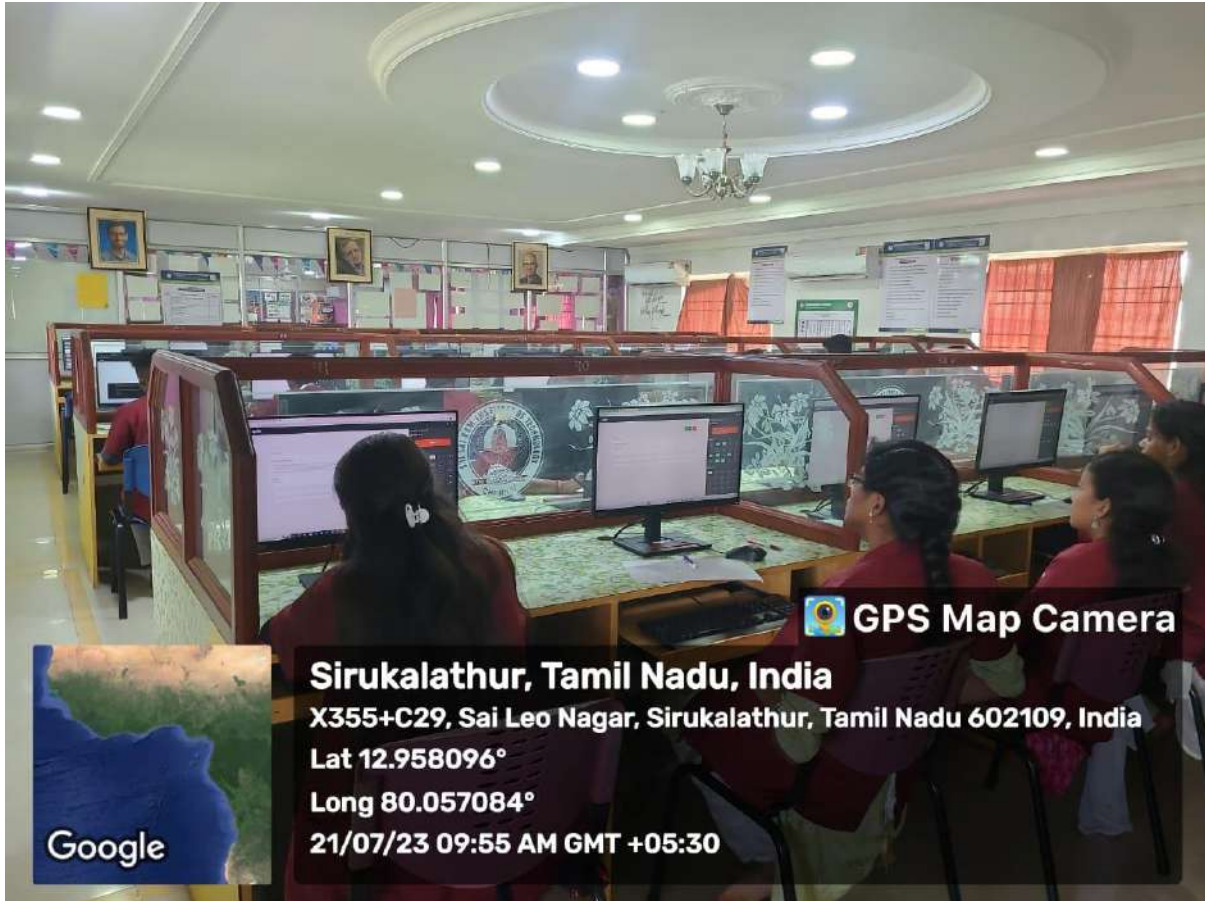

Sri SAI RAM INSTITUTE OF TECHNOLOGY

An Autonomous Institution | Affiliated to Anna University & Approved by AICTE, New Delhi

Accredited by NBA and NAAC "A+" | An ISO 9001:2015 Certified and MHRD NIRF ranked institution

Sai Leo Nagar, West Tambaram, Chennai - 600 044. www.sairamit.edu.in

IT LAB

GPS Map Camera

Sirukalathur, Tamil Nadu, India

X355+C29, Sai Leo Nagar, Sirukalathur, Tamil Nadu 602109, India

Lat 12.958096°

Long 80.057084°

21/07/23 09:55 AM GMT +05:30

Google